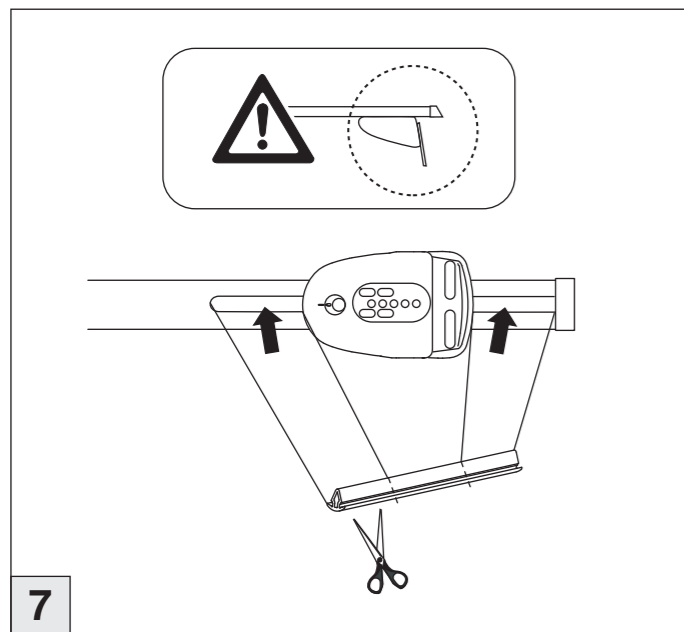

Atera SIGNO

Opel Combo 01/2012–09/2018
(ohne Reling/without rail)

Fiat Doblo 02/2010–
(ohne Reling/without rail)

7